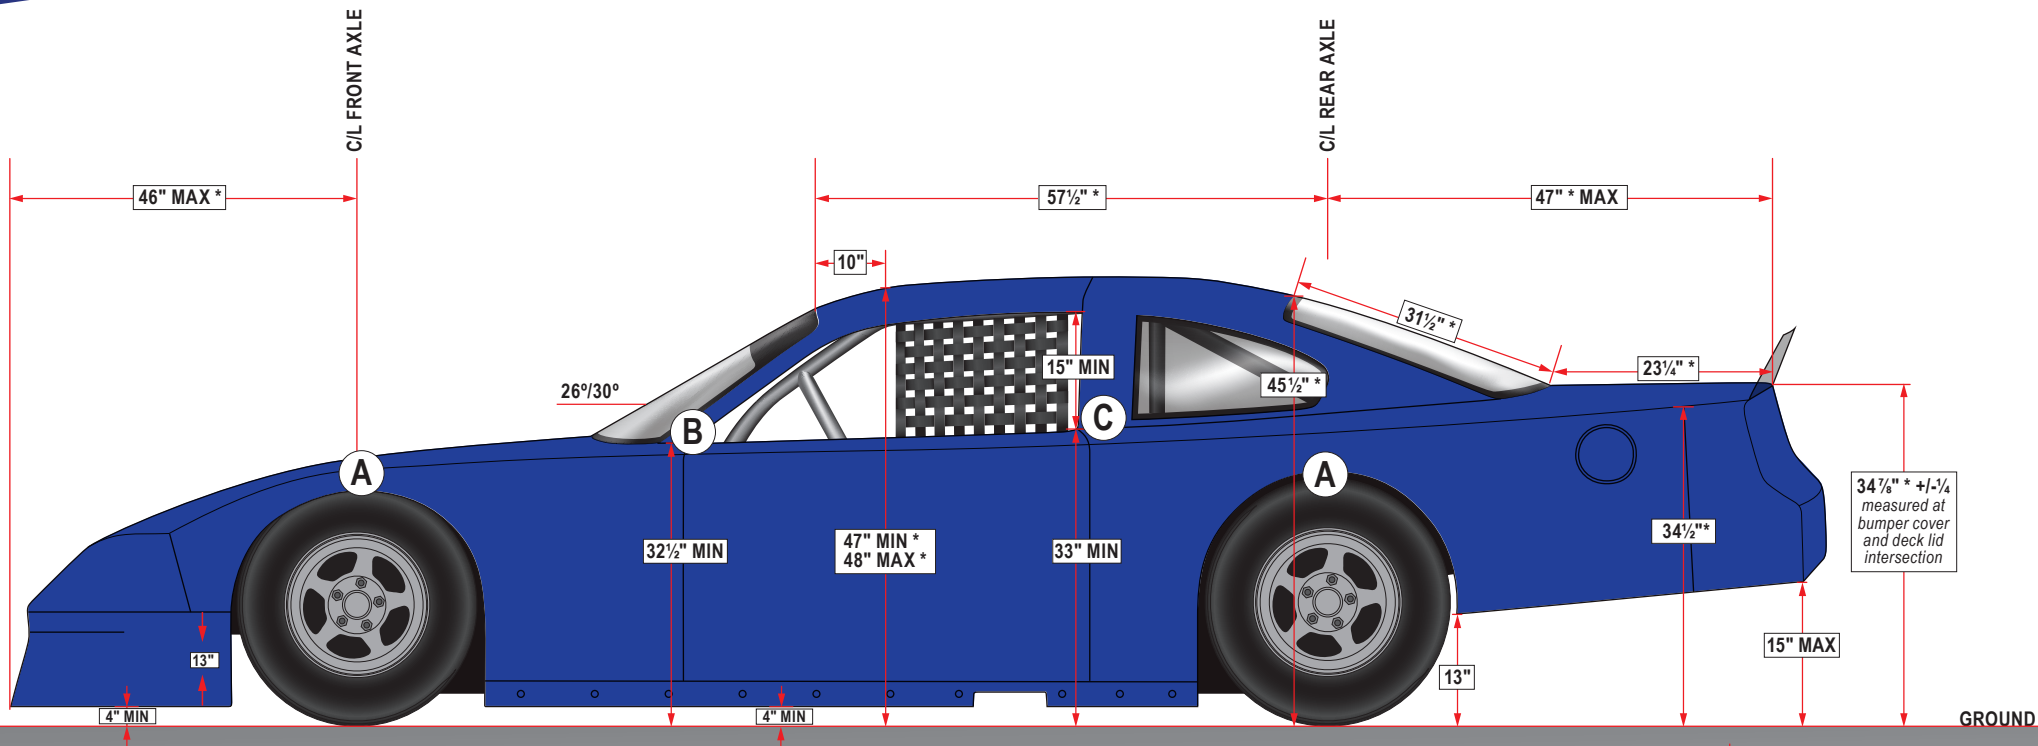

# ABC BODY DIMENSION GUIDELINE CHART

CHASSIS	ROOF HEIGHT	TREAD WIDTH	WHEELBASE
Offset / Straight Rail	47"	66" MAX	101" - 108"

## WIDTHS

**A** 79 1/2" MAX

BODY WIDTH:  
Measured at wheel wells

**B** 68"

DOOR TO DOOR WIDTH:  
Measured at A-posts and  
inside edged of doors,  
measured through car

**C** 67" MAX

DOOR TO DOOR WIDTH:  
Measured at B-posts and  
inside edged of doors,  
measured through car

## NOTES:

- If the Roof Height (10" back from windshield), Fender Height (rear), Door Height (rear), Quarter Panel and Bumper Cover Height dimensions are higher than the stated dimensions, all five must increase by the same amount.
- Must fit centerline template within allowable tolerance.

\*Measured at the centerline.