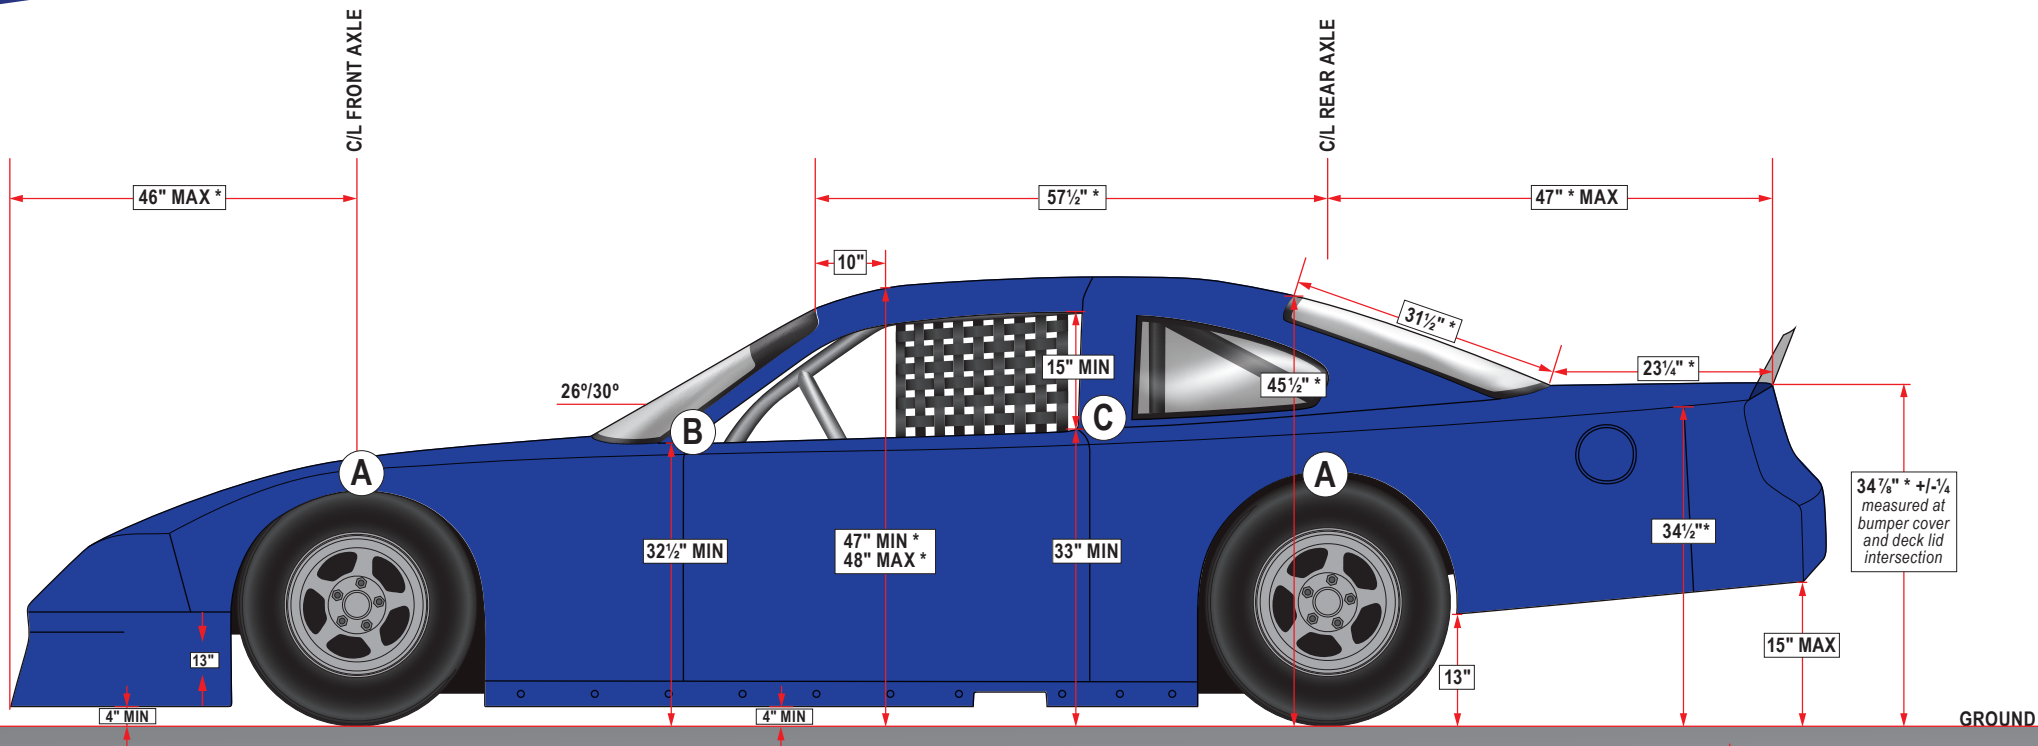

ABC BODY DIMENSION GUIDELINE CHART

CHASSIS	ROOF HEIGHT	TREAD WIDTH	WHEELBASE
Offset / Straight Rail	47"	66" MAX	101" - 108"

WIDTHS

A 79 1/2" MAX

BODY WIDTH:
Measured at wheel wells

B 68"

DOOR TO DOOR WIDTH:
Measured at A-posts and
inside edged of doors,
measured through car

C 67" MAX

DOOR TO DOOR WIDTH:
Measured at B-posts and
inside edged of doors,
measured through car

NOTES:

1. If the Roof Height (10" back from windshield), Fender Height (rear), Door Height (rear), Quarter Panel and Bumper Cover Height dimensions are higher than the stated dimensions, all five must increase by the same amount.
2. Must fit centerline template within allowable tolerance.

*Measured at the centerline.