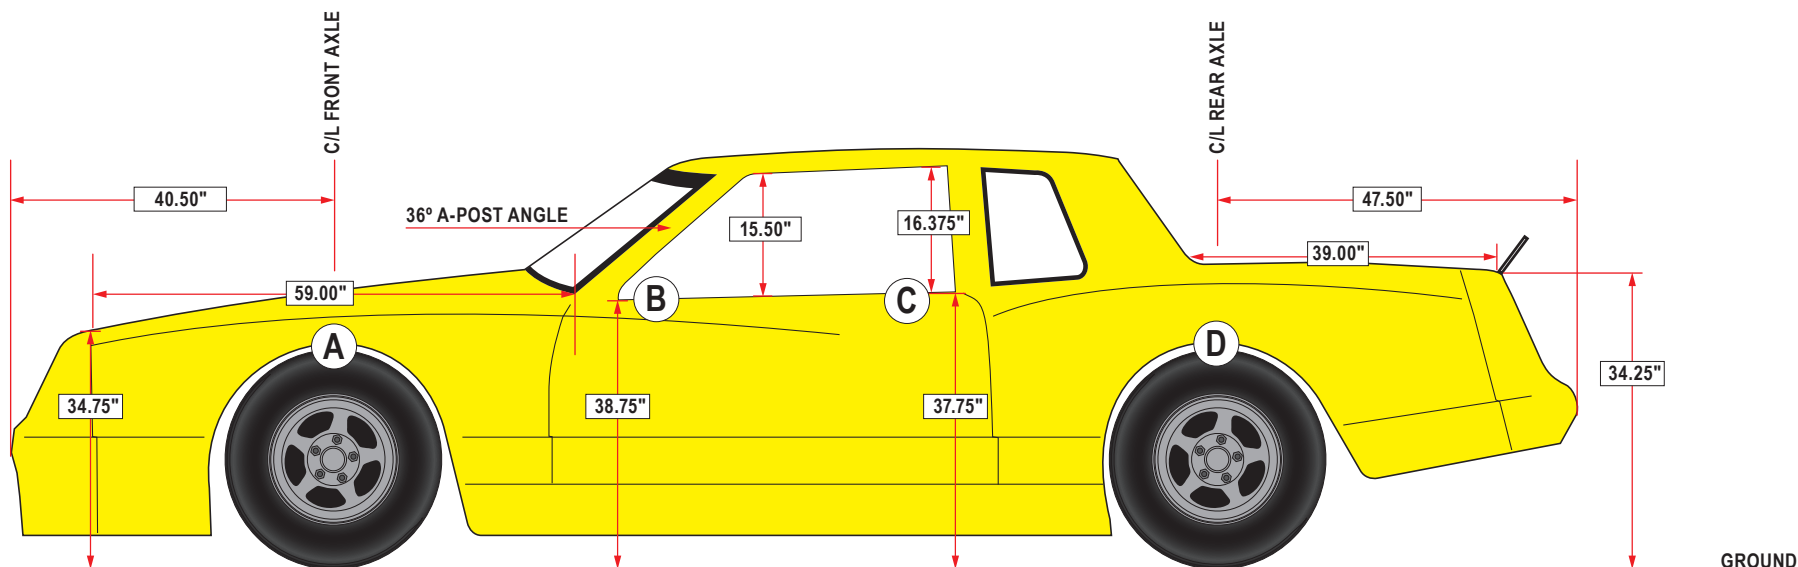

88 CHEVROLET MONTE CARLO BODY DIMENSIONS

WIDTHS

- A 71.00"**
BODY WIDTH: Measured at front wheel well
- B 65.00"**
DOOR TO DOOR WIDTH: Measured at A-posts and outside edge of doors, measured through car
- C 65.50"**
DOOR TO DOOR WIDTH: Measured at B-posts and outside edge of doors, measured through car
- D 69.50"**
BODY WIDTH: Measured at rear wheel well

CHASSIS	ROOF HEIGHT	TREAD WIDTH	WHEELBASE
Metric	52"	63" MAX	108"