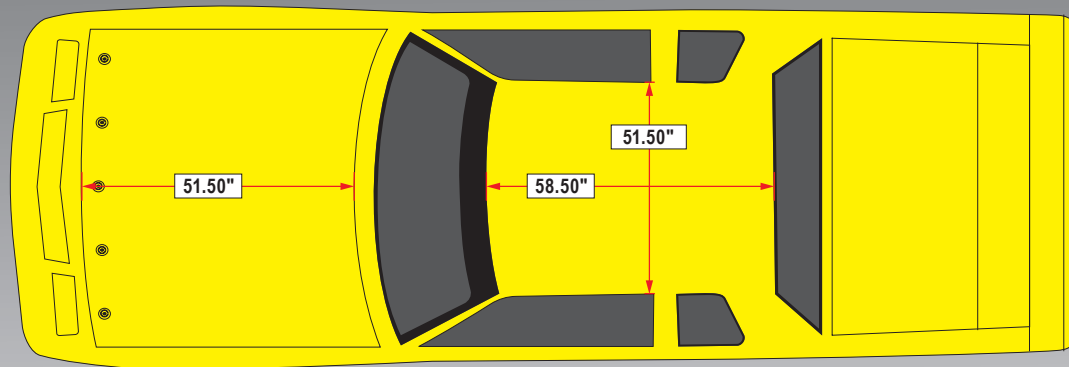

88 CHEVROLET MONTE CARLO BODY DIMENSIONS

WIDTHS

- A 71.00"**
BODY WIDTH: Measured at front wheel well
- B 65.00"**
DOOR TO DOOR WIDTH: Measured at A-posts and outside edge of doors, measured through car
- C 65.50"**
DOOR TO DOOR WIDTH: Measured at B-posts and outside edge of doors, measured through car
- D 69.50"**
BODY WIDTH: Measured at rear wheel well

CHASSIS	ROOF HEIGHT	TREAD WIDTH	WHEELBASE
Metric	52"	63" MAX	108"