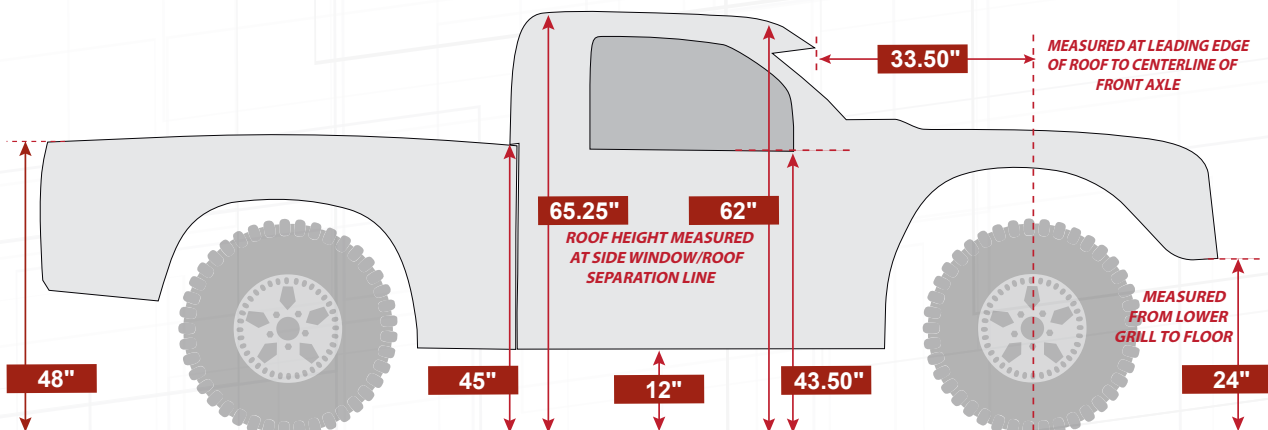

JERRY DOUGHERTY

PRO 2 & PRO 4 OFF ROAD TRUCK BODIES

The TOUGHEST, MOST DURABLE Off Road Truck Bodies ever made! Featuring our exclusive High-Impact Molded Plastic Fenders and Bedsides! Designed to fit most Pro 2 and Pro 4 class truck chassis.

APPROVED FOR USE IN:

AND MANY OTHER RACING SANCTIONS WORLD-WIDE

TOUGHEST, MOST DURABLE BODY MADE!

WE CHOSE THE BEST MATERIALS FOR THE PROPER DURABILITY REQUIREMENTS FOR EACH DIFFERENT BODY PANEL:

- » High-impact Molded Plastic: Fenders & Bed Sides
- » Composite: Hood, Roof, Roof Posts, Grill
- » Ultraglass: Doors

EASY TO INSTALL

- » (6) body styles available, featuring manufacturer specific hoods & front grill
- » Oversized Bed Side Panels accommodate most wheelbase adjustments
- » Available in blue, black or white surface colors with flawless surface finish: leave body unpainted or only lightly scuff for paint prep