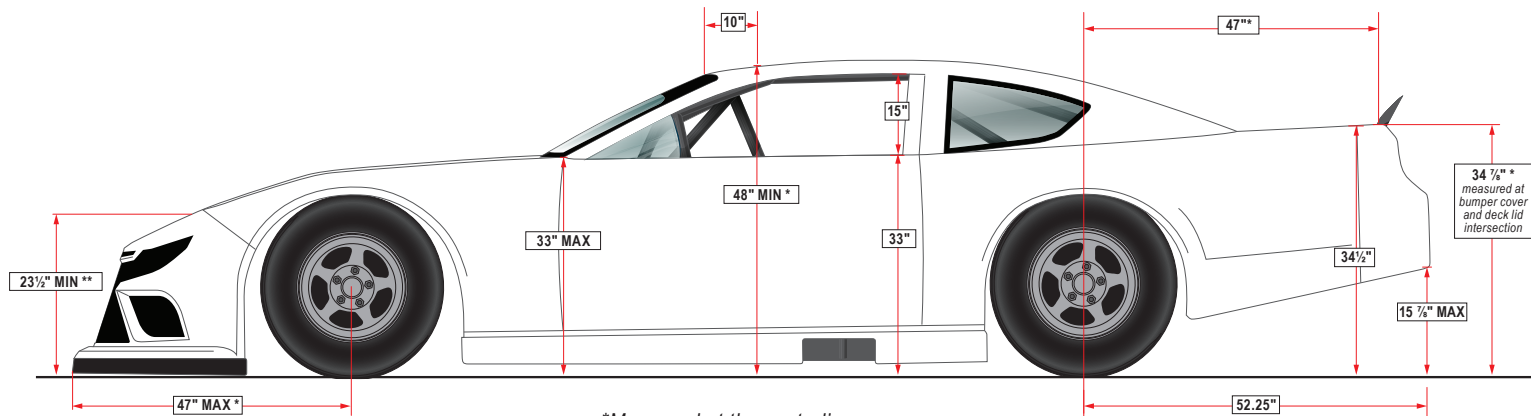

FIVE STAR RACE CAR BODIES 2020 LATE MODEL STOCK BODY

**Measured at the centerline.*

*** Measured at nose/hood seam on centerline, with nose on 4" blocks.*