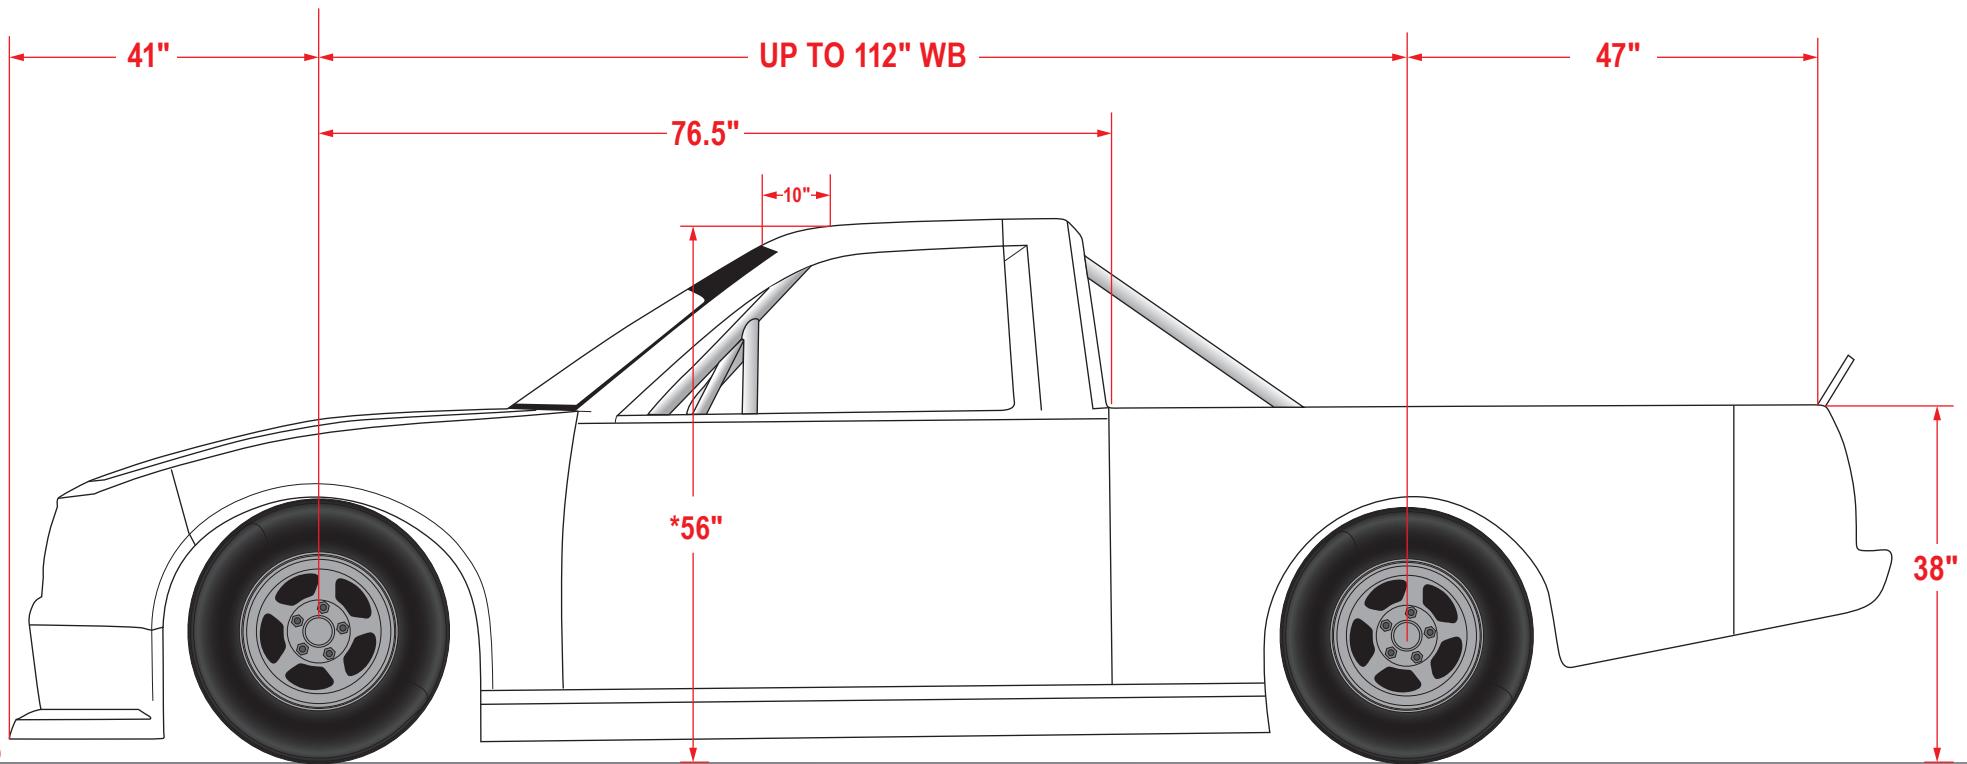

# SHORT TRACK TRUCK DIMENSION GUIDELINE CHART

79-1/2" WIDTH AT WHEEL OPENINGS

\* THE ROOF HEIGHT IS MEASURED 10" BACK FROM LEADING EDGE OF ROOF