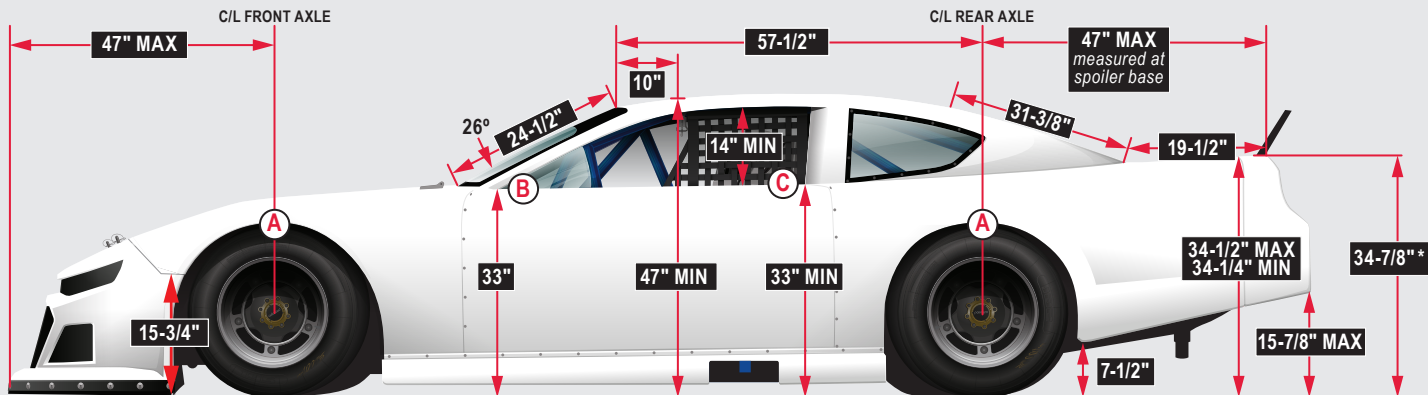

ABC NEXTGEN BODY DIMENSIONS

CHASSIS	ROOF HEIGHT	TREAD WIDTH	WHEELBASE
Offset/ Straight Rail	47"	66" MAX	101"-106"

- WIDTHS**
- A** 79-1/2" MAX
Body Width: Measured at wheel wells
 - B** 68"
Door to Door Width: Measured at A-posts and inside edged of doors, measured through car
 - C** 67"
Door to Door Width: Measured at B-posts and inside edged of doors, measured through car

Notes:

1. If the Roof Height (10" back from windshield), Door Height (rear), Quarter Panel, or Bumper Cover Height dimensions are higher than the stated minimum dimensions, all four must increase by the same amount.
2. Must fit centerline template within allowable tolerance.

*Measured at the seam of bumper cover at deck lid intersection, +/-1/4"