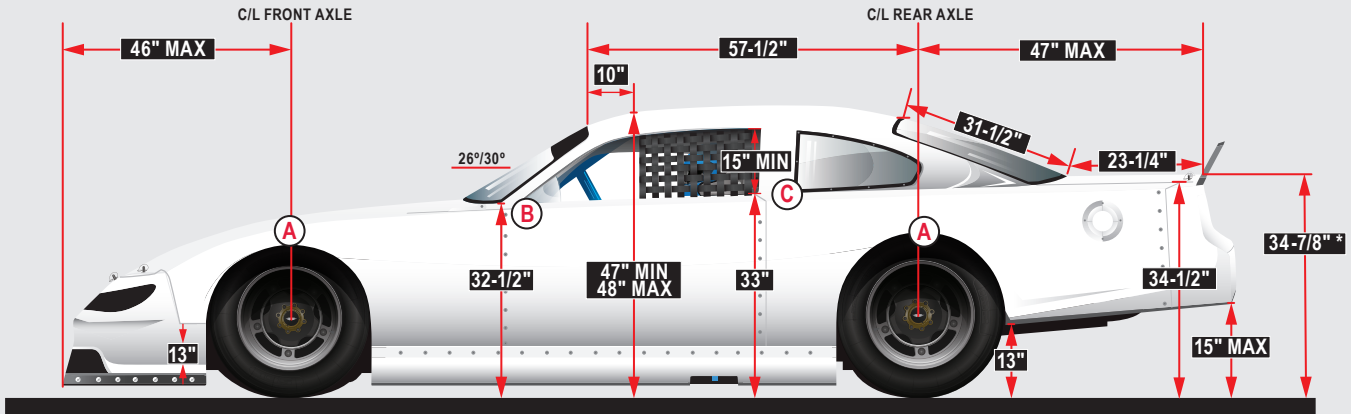

ABC GREENHOUSE STYLE BODY DIMENSIONS

CHASSIS	ROOF HEIGHT	TREAD WIDTH	WHEELBASE
Offset/ Straight Rail	47"	66" MAX	101"-108"

- WIDTHS**
- A** **79-1/2 MAX"**
Body Width: Measured at wheel wells
 - B** **68"**
Door to Door Width: Measured at A-posts and inside edged of doors, measured through car
 - C** **67"**
Door to Door Width: Measured at B-posts and inside edged of doors, measured through car

Note:
 1. If the Roof Height (10" back from windshield), Fender Height (rear), Door Height (rear), Quarter Panel and Bumper Cover Height dimensions are higher than the stated dimensions, all five must increase by the same amount.

2. Must fit centerline template within allowable tolerance.

*Measured at the seam of bumper cover at deck lid intersection, +/-1/4"