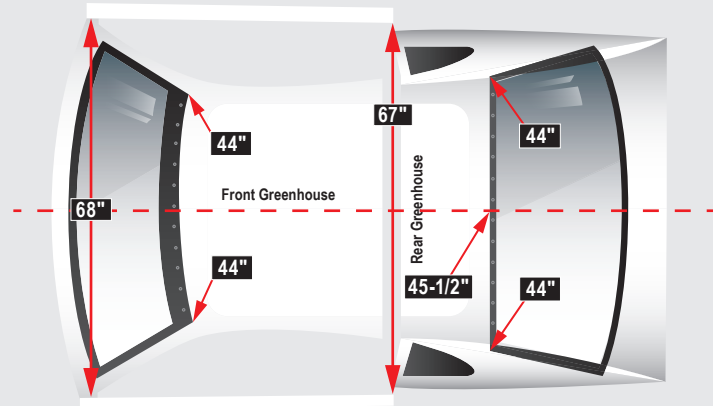

ABC GREENHOUSE STYLE BODY DIMENSIONS

CHASSIS	ROOF HEIGHT	TREAD WIDTH	WHEELBASE
Offset/ Straight Rail	47"	66" MAX	101"-108"

- WIDTHS**
- A** **79-1/2 MAX"**
Body Width: Measured at wheel wells
 - B** **68"**
Door to Door Width: Measured at A-posts and inside edged of doors, measured through car
 - C** **67"**
Door to Door Width: Measured at B-posts and inside edged of doors, measured through car

Note:
 1. If the Roof Height (10" back from windshield), Fender Height (rear), Door Height (rear), Quarter Panel and Bumper Cover Height dimensions are higher than the stated dimensions, all five must increase by the same amount.

2. Must fit centerline template within allowable tolerance.

*Measured at the seam of bumper cover at deck lid intersection, +/-1/4"