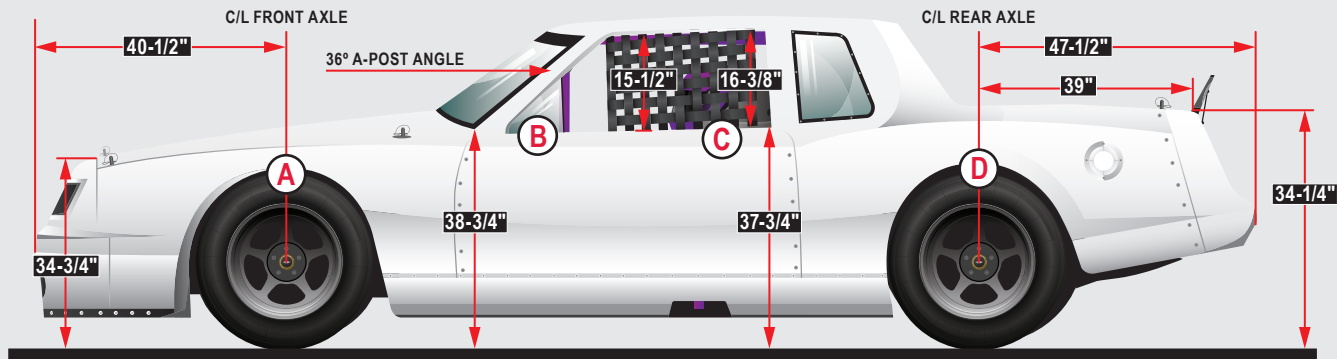

STREET STOCK BODY DIMENSIONS

WIDTHS

- A** 71"
Outside to Outside:
Measured at front wheel opening
- B** 65"
Door to Door Width: Measured at
A-posts and outside edge of doors,
measured through car
- C** 65-1/2"
Door to Door Width: Measured at
B-posts and outside edge of
doors, measured through car
- D** 65-1/2"
Outside to Outside:
Measured at rear wheel opening

CHASSIS	ROOF HEIGHT	TREAD WIDTH	WHEELBASE
METRIC	52"	63" MAX	108"