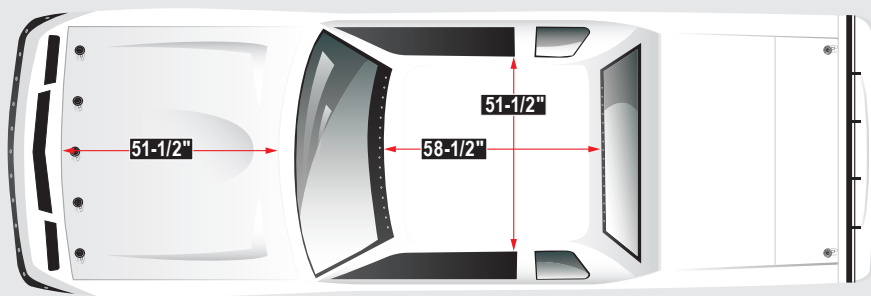

STREET STOCK BODY DIMENSIONS

WIDTHS

- A** 71"
Outside to Outside:
Measured at front wheel opening
- B** 65"
Door to Door Width: Measured at
A-posts and outside edge of doors,
measured through car
- C** 65-1/2"
Door to Door Width: Measured at
B-posts and outside edge of
doors, measured through car
- D** 65-1/2"
Outside to Outside:
Measured at rear wheel opening

CHASSIS	ROOF HEIGHT	TREAD WIDTH	WHEELBASE
METRIC	52"	63" MAX	108"